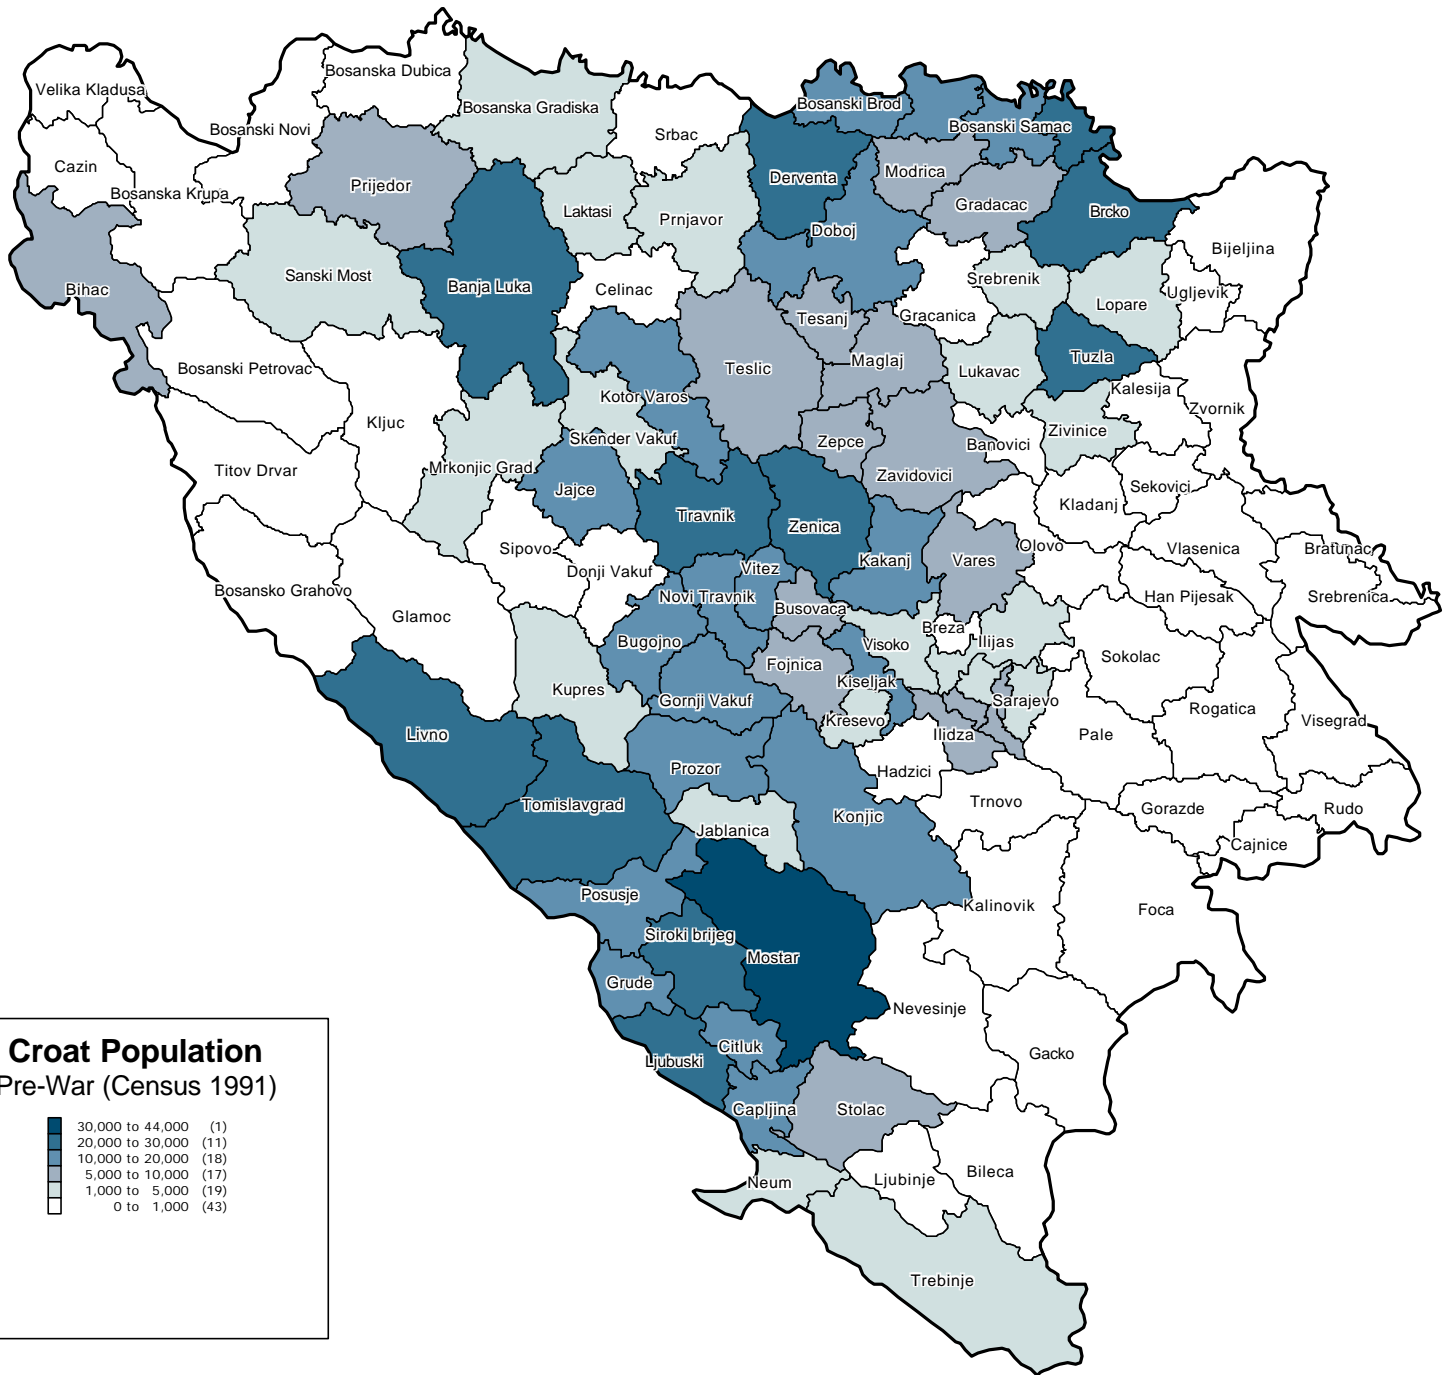

CROAT POPULATION IN BiH: Census 1991

The boundaries displayed on this map do not imply official recognition by the United Nations

UNHCR Representation in BiH
GIS Unit

Date: 01.11.2003