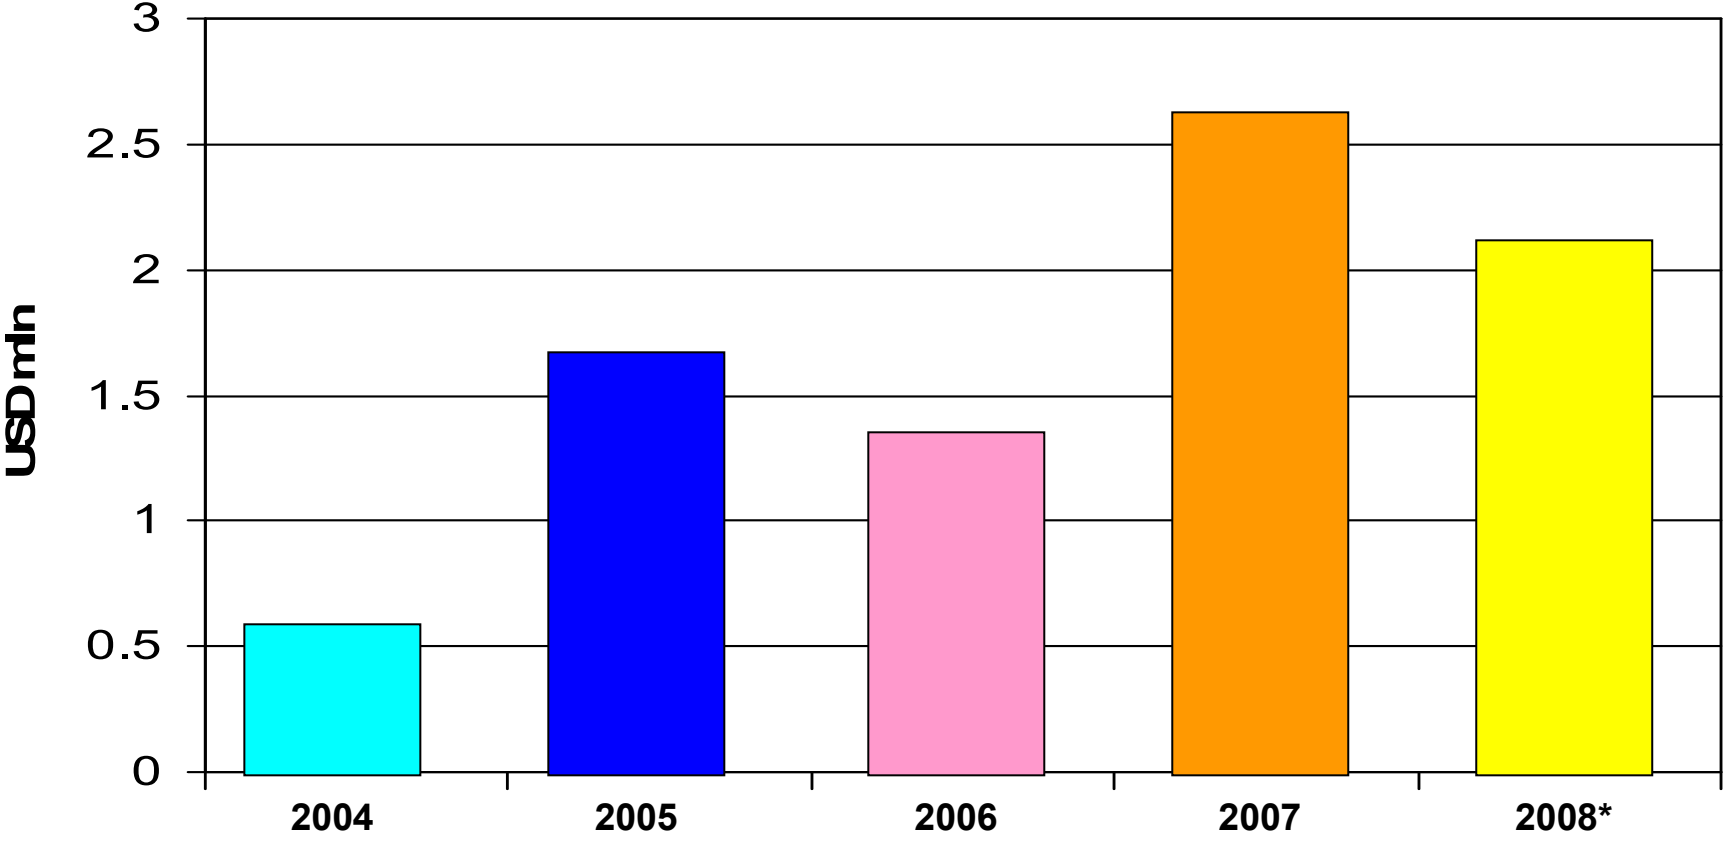

The overview of donor contributions to the ENVSEC initiative during 2004 - 2008

*Data for 2008 is preliminary estimate as of 05 November 2007

The schedule of donor contributions to the ENVSEC Initiative for the period 2007-2009