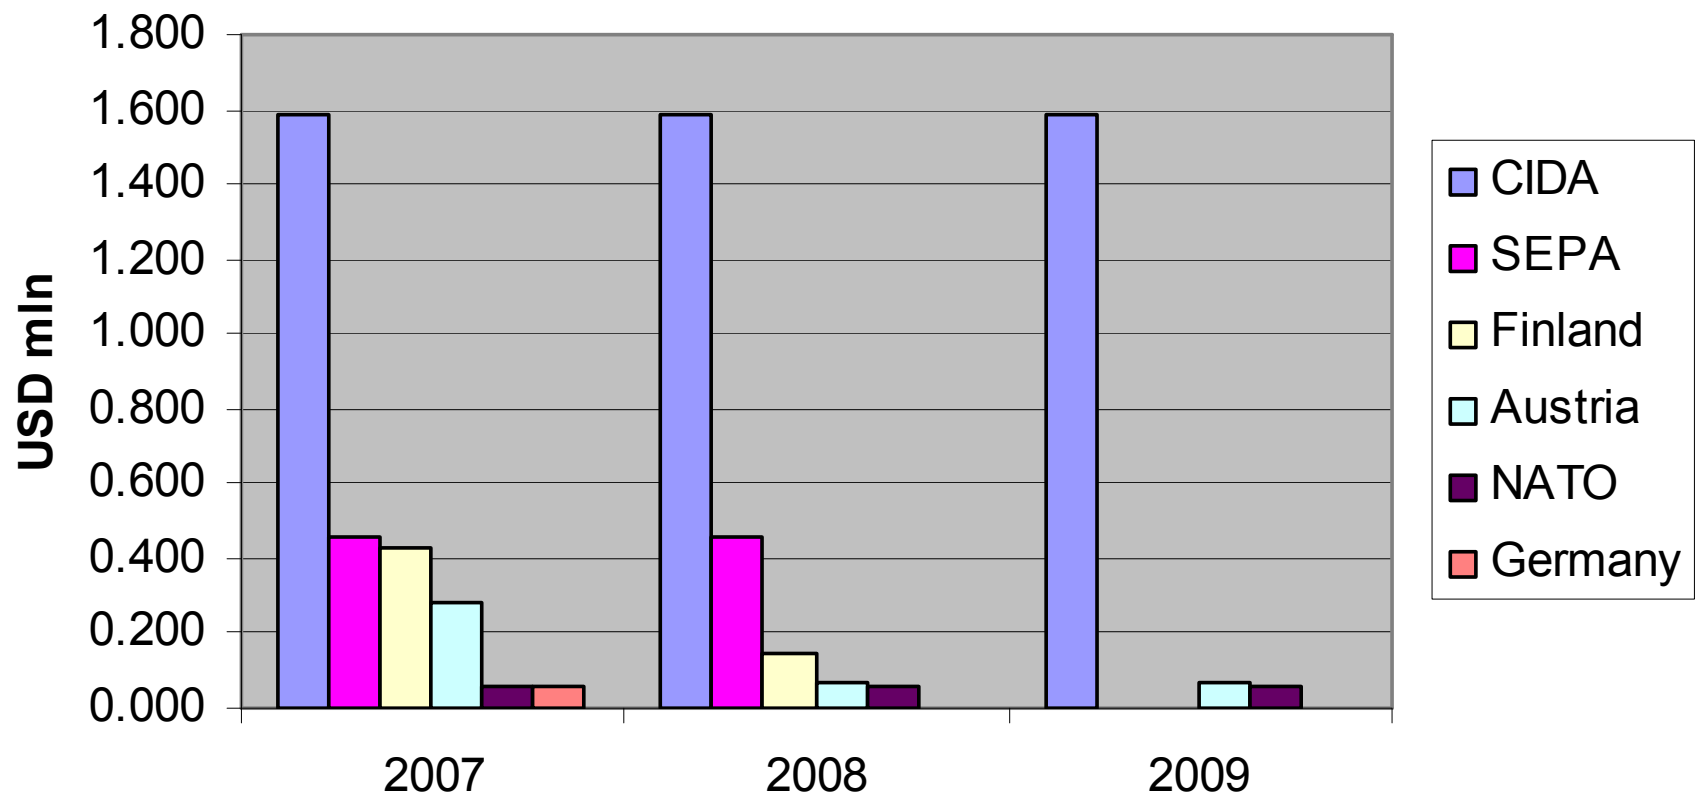

The overview of donor contributions to the ENVSEC initiative during 2004 - 2008

*Data for 2008 is preliminary estimate as of 05 November 2007

The schedule of donor contributions to the ENVSEC Initiative for the period 2007-2009

Distribution of funding currently available for projects by region (USD)